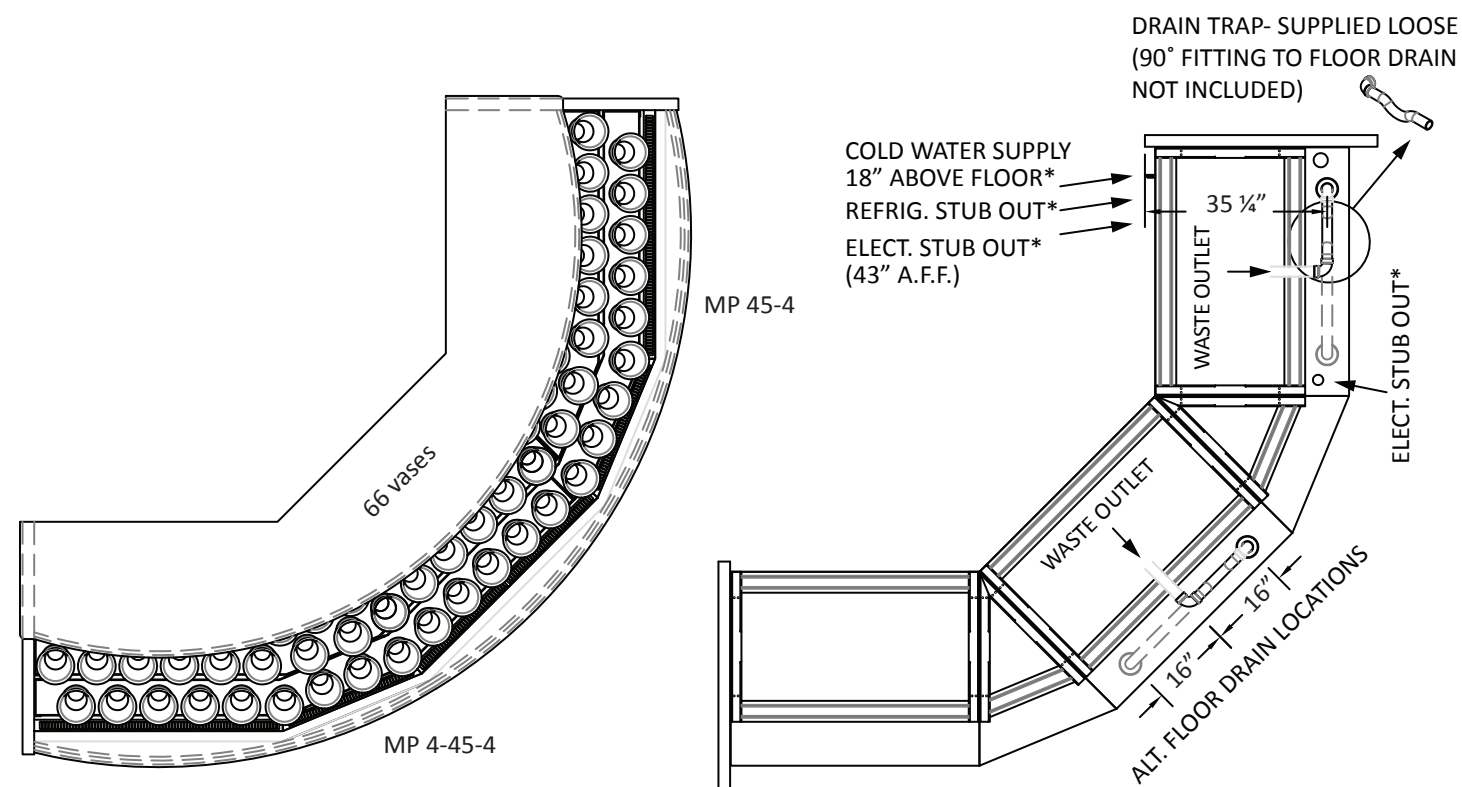

**Floraline Floralwall  
MP SuperArc**

**An impressive presentation for your store!**  
**This Floraline low profile case is the perfect fixture to create a complete floral department around. You'll drive impulse purchases from the display area up front and then be able to offer complete floral services when you add in a work counter on the opposite side of the case. Allow our design department to work with you to create the ideal sales area for you.**

**Capacity:** 66 self-watering vases.

**Features:**

- Self-watering - Automatic drain and fill cycle using our proprietary electronics.
- Automatic water level sensor - always have vases full of fresh water.
- Soft Air Flow Environment - evenly distributed floral envelop, sealed with our air curtain to simulate a closed door case.
- Consistent 36° F. air temperature.
- High Humidity - 65% to 80%.
- 15° forward lean, locking vase collars - ensures your bouquets are displayed properly.
- Polyurethane foamed in place insulation.
- Your choice of laminate and trim packages to match any color palette.