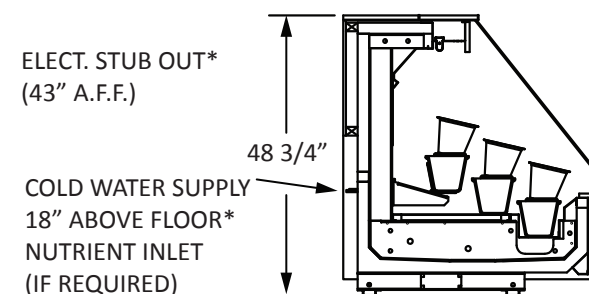

Features:

- •Self-watering - Automatic drain and fill cycle using our proprietary electronics.
- •Automatic water level sensor - always have vases full of fresh water.
- •Soft Air Flow Environment - evenly distributed floral envelop, sealed with our air curtain to simulate a closed door case.
- •Consistent 36° F. air temperature.
- •High Humidity - 65% to 80%.
- •15° forward lean, locking vase collars - ensures your bouquets are displayed properly.
- •Polyurethane foamed in place insulation.
- •Your choice of laminate and trim packages to match any color palette.