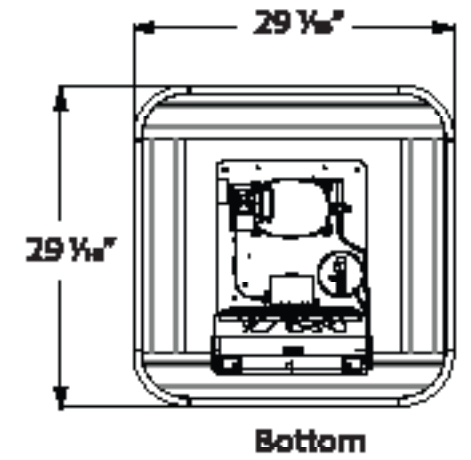

Floraline Floralwall MPR4' Self-Contained

Our new self-contained island fixture, developed specifically for those hard to merchandise areas. Small enough to be mobile but still packs the Floraline Floral Care System for long lasting flowers to drive that impulse purchase.

Features:

- •Soft Air Flow Environment - evenly distributed refrigerated floral envelope.
- •Controlled low air temperature range.
- •Prefilter on air intake for cooling efficiency and easy maintenance.
- •Over temp alarm.
- •Polyurethane foamed in place insulation.
- •Your choice of laminate and trim packages to match any color palette.
- •Self-Contained, Plug and Display!

Capacity: 18 vases

	MPR4 SC			
FANS	0.5 AMP	115V	1PH	60Hz
Evaporation Fan	4.8 AMP	115V	1PH	60Hz
Condensate Pump	1.7 AMP	115V	1PH	60Hz
Compressor		208/230V	1PH	
RLA	4.5 AMP			
Max Fuse	15 AMP			
BTUs @ +25°F	4,060			R-134A STANDARD
Defrost Cycle: 2 times daily for 30 minutes each				

Floraline Display Products Corporation - www.floraline.com

38160 Western Parkway Willoughby, Ohio 44904 Phone: (440) 975-9449 or 800-239-3722 Fax: (440) 918-9043

Disclaimer Notice: Product specifications, drawings, materials, construction methods, pricing and availability subject to change without notice.

Floraline Display Products Corporation - www.floraline.com

38160 Western Parkway Willoughby, Ohio 44904 Phone: (440) 975-9449 or 800-239-3722 Fax: (440) 918-9043

Disclaimer Notice: Product specifications, drawings, materials, construction methods, pricing and availability subject to change without notice.