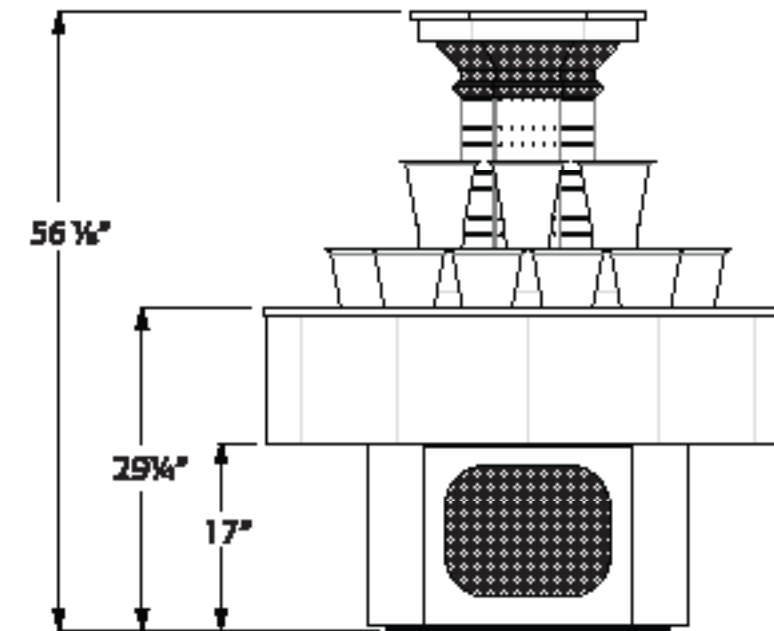

Floraline Floralwall MPR4' Self-Contained

Our new self-contained island fixture, developed specifically for those hard to merchandise areas. Small enough to be mobile but still packs the Floraline Floral Care System for long lasting flowers to drive that impulse purchase.

Features:

- •Soft Air Flow Environment - evenly distributed refrigerated floral envelope.
- •Controlled low air temperature range.
- •Prefilter on air intake for cooling efficiency and easy maintenance.
- •Over temp alarm.
- •Polyurethane foamed in place insulation.
- •Your choice of laminate and trim packages to match any color palette.
- •Self-Contained, Plug and Display!

Capacity: 18 vases

	MPR4 SC			
FANS	0.5 AMP	115V	1PH	60Hz
Evaporation Fan	4.8 AMP	115V	1PH	60Hz
Condensate Pump	1.7 AMP	115V	1PH	60Hz
Compressor		208/230V	1PH	
RLA	4.5 AMP			
Max Fuse	15 AMP			
BTUs @ +25°F	4,060			R-134A STANDARD
Defrost Cycle: 2 times daily for 30 minutes each				

Floraline Display Products Corporation - www.floraline.com

38160 Western Parkway Willoughby, Ohio 44904 Phone: (440) 975-9449 or 800-239-3722 Fax: (440) 918-9043

Disclaimer Notice: Product specifications, drawings, materials, construction methods, pricing and availability subject to change without notice.

Floraline Display Products Corporation - www.floraline.com

38160 Western Parkway Willoughby, Ohio 44904 Phone: (440) 975-9449 or 800-239-3722 Fax: (440) 918-9043

Disclaimer Notice: Product specifications, drawings, materials, construction methods, pricing and availability subject to change without notice.