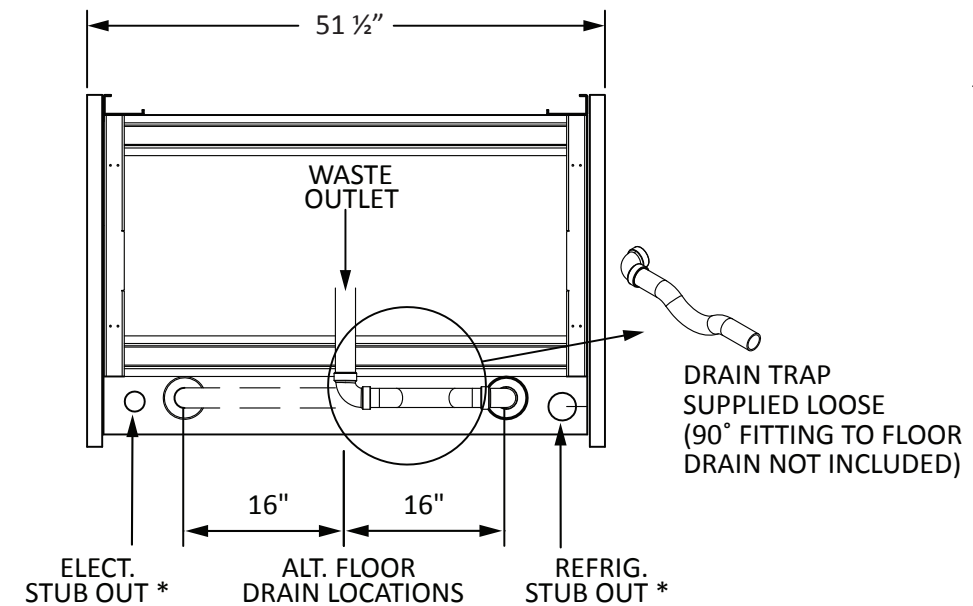

Floraline Floralwall FD4 SpaceSaver

We've reduced the footprint of our FD model, while retaining all the merchandising options as before. Constructed with display steps in the lower section and adjustable shelves on the back wall, you'll have plenty of options to show off your product. This is a refrigerated floral fixture at a classic height with full lighting. Our new style also positions the flowers closer to the case front to drive that impulse purchase.

Features:

- •Soft Air Flow Environment - evenly distributed floral envelop, sealed with our air curtain to simulate a closed door case.
- •Consistent 36° F. air temperature.
- •High Humidity - 65% to 80%.
- •15° forward lean, locking vase collars - ensures your bouquets are displayed properly.
- •Polyurethane foamed in place insulation.
- •Your choice of laminate and trim packages to match any color palette.

Capacity: 8 buckets plus shelving.

LIGHTS	1.1 AMP		FD 4 Shallow	
FANS	0.5 AMP	115V	1PH	60Hz
H.O Transformer	3.0 Amp Max			
Defrost Cycle	2 times daily for 30 minutes each			
BTUs@+25°F	4,370		R-404A STANDARD