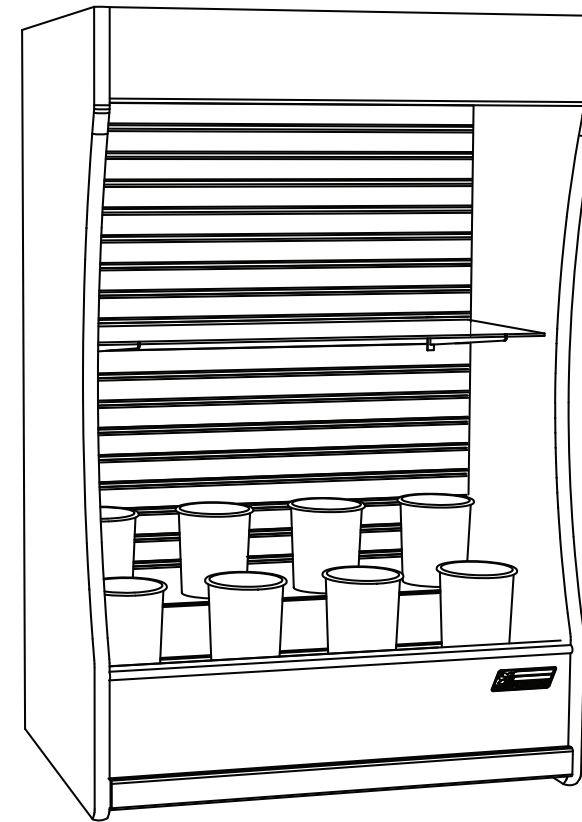

Floraline Floralwall FD4 SpaceSaver

We've reduced the footprint of our FD model, while retaining all the merchandising options as before. Constructed with display steps in the lower section and adjustable shelves on the back wall, you'll have plenty of options to show off your product. This is a refrigerated floral fixture at a classic height with full lighting. Our new style also positions the flowers closer to the case front to drive that impulse purchase.

Features:

- •Soft Air Flow Environment - evenly distributed floral envelop, sealed with our air curtain to simulate a closed door case.
- •Consistent 36° F. air temperature.
- •High Humidity - 65% to 80%.
- •15° forward lean, locking vase collars - ensures your bouquets are displayed properly.
- •Polyurethane foamed in place insulation.
- •Your choice of laminate and trim packages to match any color palette.

Capacity: 8 buckets plus shelving.

LIGHTS	1.1 AMP		FD 4 Shallow	
FANS	0.5 AMP	115V	1PH	60Hz
H.O Transformer	3.0 Amp Max			
Defrost Cycle	2 times daily for 30 minutes each			
BTUs@+25°F	4,370		R-404A STANDARD