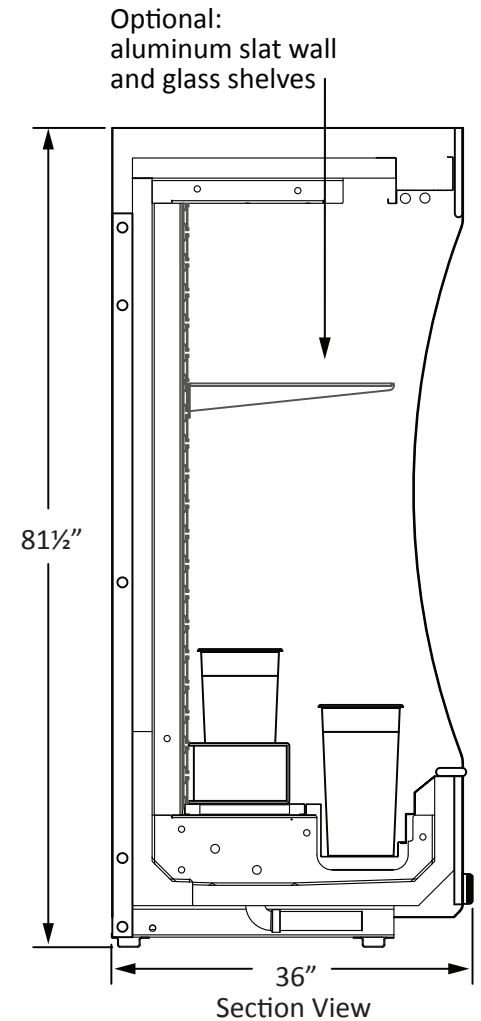

Floraline Floralwall FD4 SpaceSaver

We've reduced the footprint of our FD model, while retaining all the merchandising options as before. Constructed with display steps in the lower section and adjustable shelves on the back wall, you'll have plenty of options to show off your product. This is a refrigerated floral fixture at a classic height with full lighting. Our new style also positions the flowers closer to the case front to drive that impulse purchase.

Features:

- •Soft Air Flow Environment - evenly distributed floral envelop, sealed with our air curtain to simulate a closed door case.
- •Consistent 36° F. air temperature.
- •High Humidity - 65% to 80%.
- •15° forward lean, locking vase collars - ensures your bouquets are displayed properly.
- •Polyurethane foamed in place insulation.
- •Your choice of laminate and trim packages to match any color palette.

Capacity: 8 buckets plus shelving.

LIGHTS	1.1 AMP		FD 4 Shallow	
FANS	0.5 AMP	115V	1PH	60Hz
H.O Transformer	3.0 Amp Max			
Defrost Cycle	2 times daily for 30 minutes each			
BTUs@+25°F	4,370		R-404A STANDARD