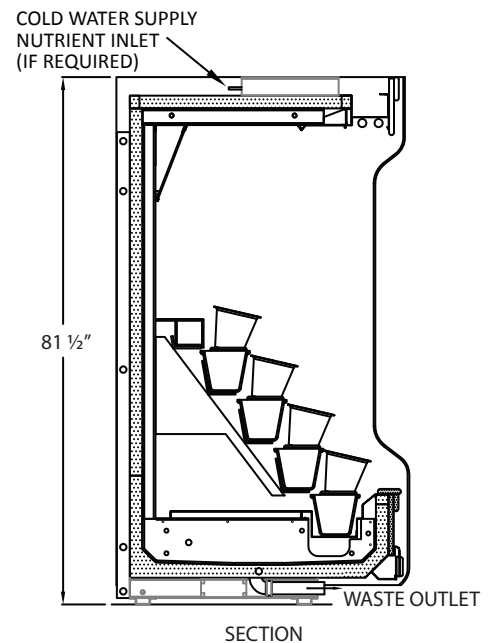

### Floraline Floralwall SP 7' - 9" RX

Our refrigerated floral fixture at a classic height with full lighting. Configured as a 4 row, 52 vase, self - watering wrap around end cap fixture.

#### Features:

- Self-watering - flush and fill cycle using our programmed electronics.
- Automatic water level sensor - always have vases full of fresh water.
- Consistent 36° F air temperature.
- High Humidity - 65% to 80%.
- 15° forward lean, locking vase collars - ensure your bouquets are displayed properly.