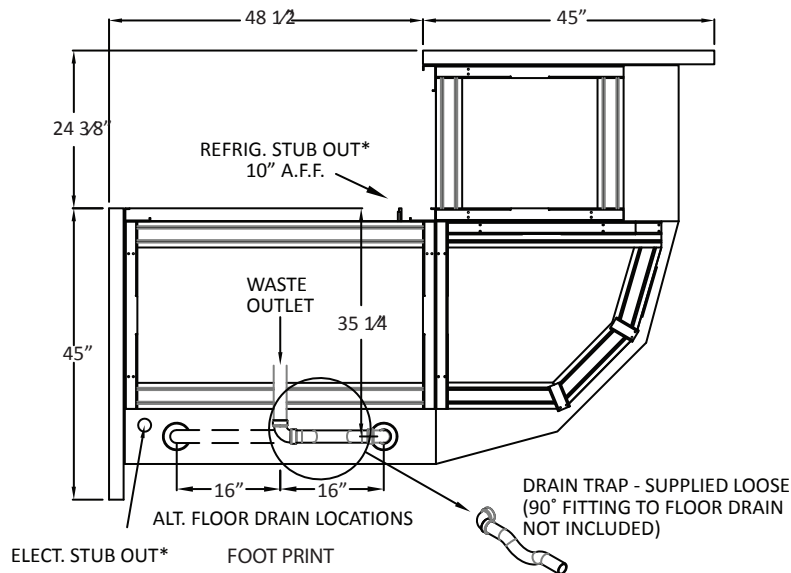

Floraline Floralwall SP 7' - 9" RX

Our refrigerated floral fixture at a classic height with full lighting. Configured as a 4 row, 52 vase, self - watering wrap around end cap fixture.

Features:

- Self-watering - flush and fill cycle using our programmed electronics.
- Automatic water level sensor - always have vases full of fresh water.
- Consistent 36° F air temperature.
- High Humidity - 65% to 80%.
- 15° forward lean, locking vase collars - ensure your bouquets are displayed properly.

Note:

* shown in standard location, alternate locations available

LIGHTS	2.3 AMP	SP7-9" RX		
FANS	1.3 AMP	115V	1PH	60Hz
H2O TRANSFORMER	3.0 AMP			
BTUs@+25°F	10,600	R-404A STANDARD		

Floraline Display Products Corporation - www.floraline.com

38160 Western Parkway Willoughby, Ohio 44094

Phone: (440) 975-9449 or 800-239-3722

Fax: (440) 918-9043