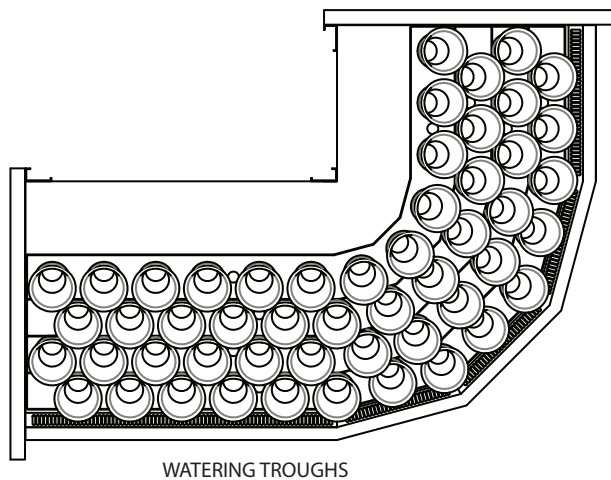

### Floraline Floralwall SP 7' - 9" RX

Our refrigerated floral fixture at a classic height with full lighting. Configured as a 4 row, 52 vase, self - watering wrap around end cap fixture.

#### Features:

- Self-watering - flush and fill cycle using our programmed electronics.
- Automatic water level sensor - always have vases full of fresh water.
- Consistent 36° F air temperature.
- High Humidity - 65% to 80%.
- 15° forward lean, locking vase collars - ensure your bouquets are displayed properly.