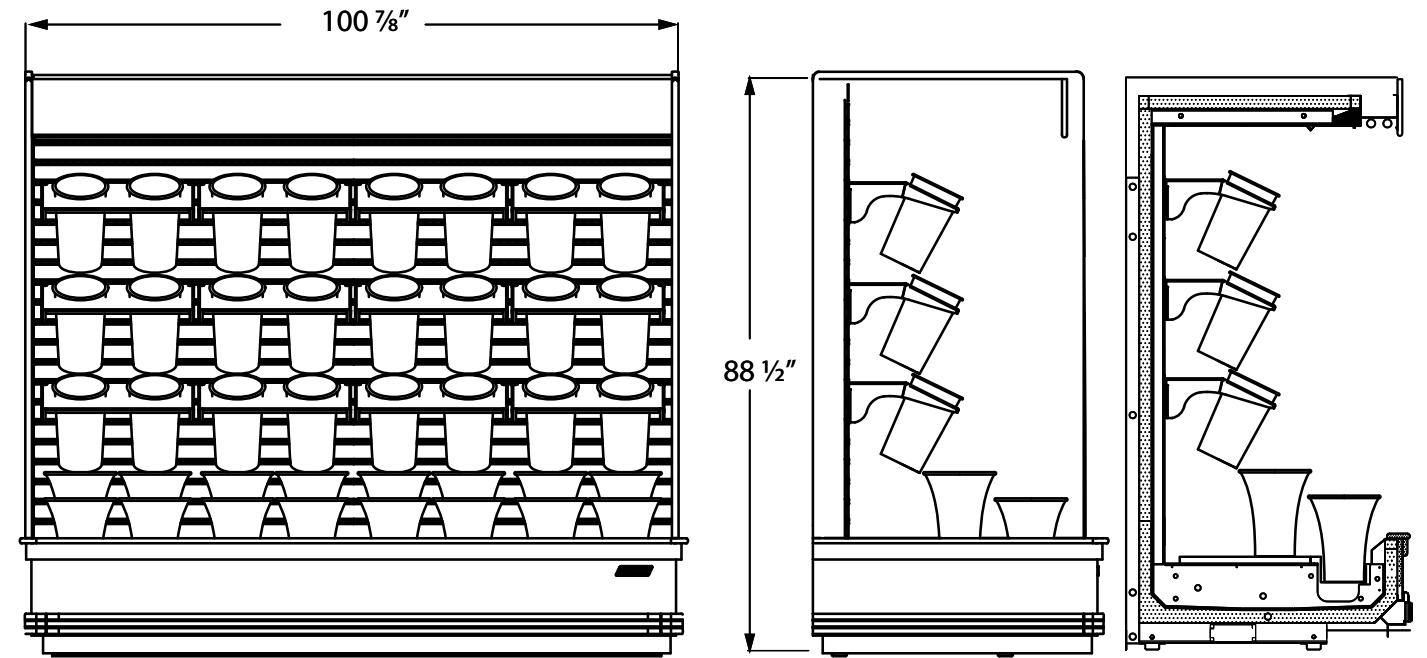

**Floraline Floralwall
FD8-88"**

A great high profile wall display. Constructed with display steps in the lower section and adjustable shelves on the back wall, you'll have plenty of options to show off your product. This is a refrigerated floral fixture at a classic height with full lighting.

Features:

- •Soft Air Flow Environment - evenly distributed floral envelope, sealed with our air curtain to simulate a closed door case.
- •Consistent 36° F. air temperature.
- •High Humidity - 65% to 80%.
- •Polyurethane foamed in place insulation.
- •Your choice of laminate and trim packages to match any color palette.
- •Mirrored slat wall option allows adjustably for your shelving and creates a dynamic display.
- •Shelving options - Choose our unique powder coated convertible metal shelving and have the flexibility to merchandise buckets or arrangements. You may also select our elegant tempered glass shelf.
- •Available as remote or self-contained refrigeration.
- •Show here for maximum bouquet merchandising as 5 rows of buckets.

Capacity: 40 Buckets

LIGHTS	2.2 AMP		FD8-88"	
FANS	1.1 AMP	115V	1PH	60Hz
Defrost Cycle	2 times daily for 30 minutes each			
BTUs@+25°F	13,888		R-448A	

Floraline Display Products Corporation - www.floraline.com

38160 Western Parkway Willoughby, Ohio 44904 Phone: (440) 975-9449 or 800-239-3722 Fax: (440) 918-9043

Disclaimer Notice: Product specifications, drawings, materials, construction methods, pricing and availability subject to change without notice.

Floraline Display Products Corporation - www.floraline.com

38160 Western Parkway Willoughby, Ohio 44904 Phone: (440) 975-9449 or 800-239-3722 Fax: (440) 918-9043

Disclaimer Notice: Product specifications, drawings, materials, construction methods, pricing and availability subject to change without notice.