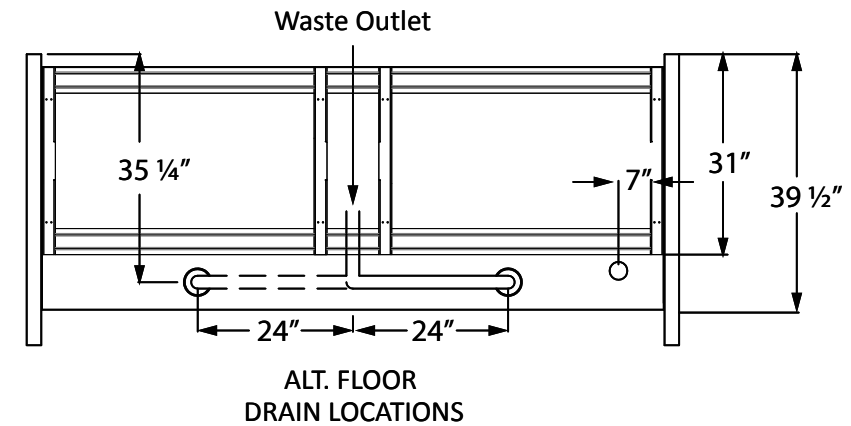

**Floraline Floralwall
FD8-88"**

A great high profile wall display. Constructed with display steps in the lower section and adjustable shelves on the back wall, you'll have plenty of options to show off your product. This is a refrigerated floral fixture at a classic height with full lighting.

Features:

- •Soft Air Flow Environment - evenly distributed floral envelope, sealed with our air curtain to simulate a closed door case.
- •Consistent 36° F. air temperature.
- •High Humidity - 65% to 80%.
- •Polyurethane foamed in place insulation.
- •Your choice of laminate and trim packages to match any color palette.
- •Mirrored slat wall option allows adjustably for your shelving and creates a dynamic display.
- •Shelving options - Choose our unique powder coated convertible metal shelving and have the flexibility to merchandise buckets or arrangements. You may also select our elegant tempered glass shelf.
- •Available as remote or self-contained refrigeration.
- •Show here for maximum bouquet merchandising as 5 rows of buckets.

Capacity: 40 Buckets

LIGHTS	2.2 AMP		FD8-88"	
FANS	1.1 AMP	115V	1PH	60Hz
Defrost Cycle	2 times daily for 30 minutes each			
BTUs@+25°F	13,888		R-448A	

Floraline Display Products Corporation - www.floraline.com

38160 Western Parkway Willoughby, Ohio 44904 Phone: (440) 975-9449 or 800-239-3722 Fax: (440) 918-9043

Disclaimer Notice: Product specifications, drawings, materials, construction methods, pricing and availability subject to change without notice.

Floraline Display Products Corporation - www.floraline.com

38160 Western Parkway Willoughby, Ohio 44904 Phone: (440) 975-9449 or 800-239-3722 Fax: (440) 918-9043

Disclaimer Notice: Product specifications, drawings, materials, construction methods, pricing and availability subject to change without notice.