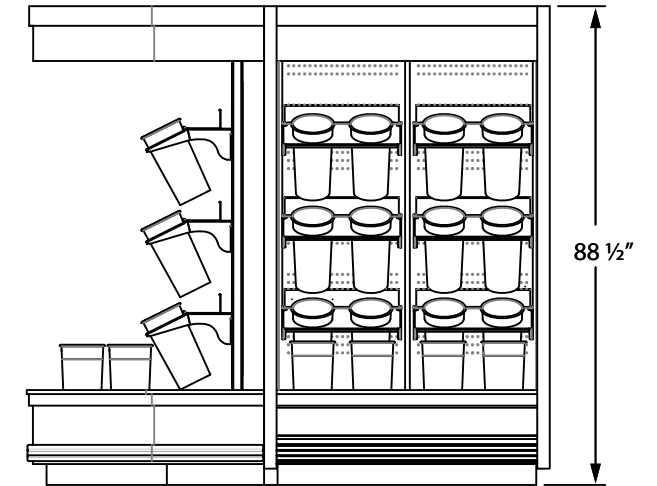

**Floraline Floralwall  
FD7 FD4 88"**

The perfect end cap for your store. Constructed with display steps in the lower section and adjustable shelves on the back wall, you'll have plenty of options to show off your product. This is a refrigerated floral fixture at a classic height with full lighting.

**Features:**

- Soft Air Flow Environment - evenly distributed floral envelope, sealed with our air curtain to simulate a closed door case.
- Consistent low air temperature.
- High Humidity Environment.
- Polyurethane foamed in place insulation.
- Your choice of laminate and trim packages to match any color palette.
- Mirrored slat wall option allows adjustably for your shelving and creates a dynamic display.
- Shelving options - Choose our unique powder coated convertible metal shelving and have the flexibility to merchandise buckets or arrangements. You may also select our elegant tempered glass shelf.
- Available as remote or self-contained refrigeration.