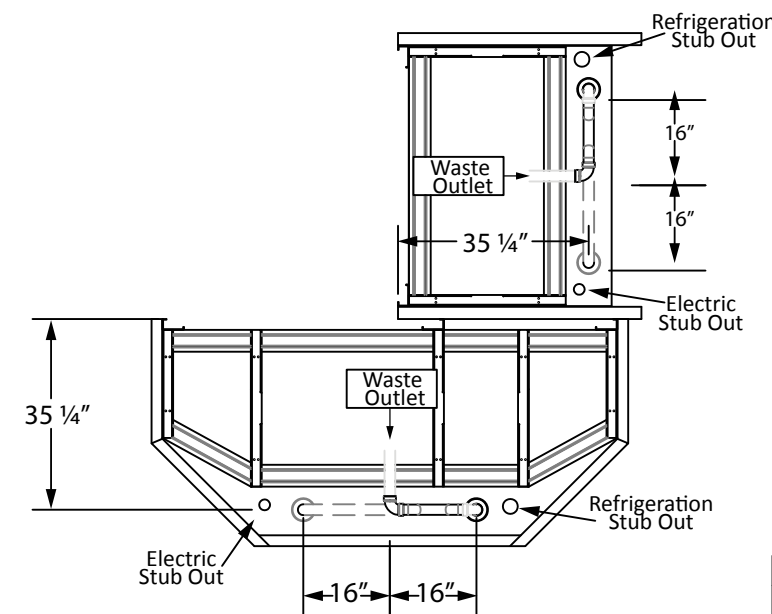

**Floraline Floralwall  
FD7 FD4 88"**

The perfect end cap for your store. Constructed with display steps in the lower section and adjustable shelves on the back wall, you'll have plenty of options to show off your product. This is a refrigerated floral fixture at a classic height with full lighting.

**Features:**

- Soft Air Flow Environment - evenly distributed floral envelope, sealed with our air curtain to simulate a closed door case.
- Consistent low air temperature.
- High Humidity Environment.
- Polyurethane foamed in place insulation.
- Your choice of laminate and trim packages to match any color palette.
- Mirrored slat wall option allows adjustably for your shelving and creates a dynamic display.
- Shelving options - Choose our unique powder coated convertible metal shelving and have the flexibility to merchandise buckets or arrangements. You may also select our elegant tempered glass shelf.
- Available as remote or self-contained refrigeration.

 Drain Trap Supplied Loose  
(90 fitting to floor drain not included)

LIGHTS	1.1 AMP		FD4-88"	
FANS	0.5 AMP	115V	1PH	60Hz
Defrost Cycle	2 times daily for 30 minutes each			
BTUs@+25°F	6,944		R-404A Standard	