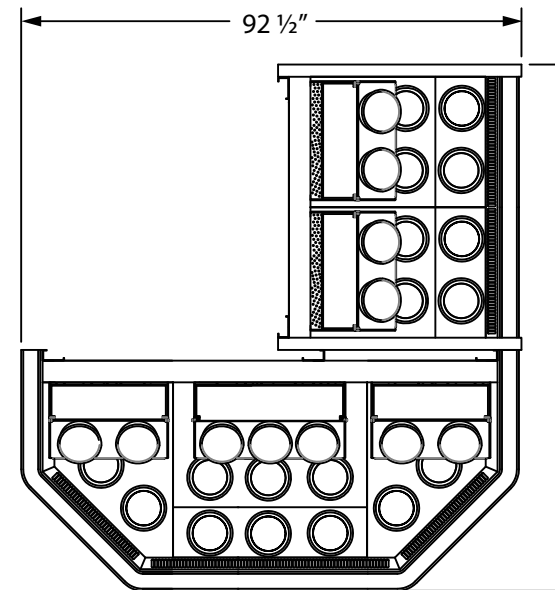

**Floraline Floralwall  
FD7 FD4 88"**

The perfect end cap for your store. Constructed with display steps in the lower section and adjustable shelves on the back wall, you'll have plenty of options to show off your product. This is a refrigerated floral fixture at a classic height with full lighting.

**Features:**

- Soft Air Flow Environment - evenly distributed floral envelope, sealed with our air curtain to simulate a closed door case.
- Consistent low air temperature.
- High Humidity Environment.
- Polyurethane foamed in place insulation.
- Your choice of laminate and trim packages to match any color palette.
- Mirrored slat wall option allows adjustably for your shelving and creates a dynamic display.
- Shelving options - Choose our unique powder coated convertible metal shelving and have the flexibility to merchandise buckets or arrangements. You may also select our elegant tempered glass shelf.
- Available as remote or self-contained refrigeration.